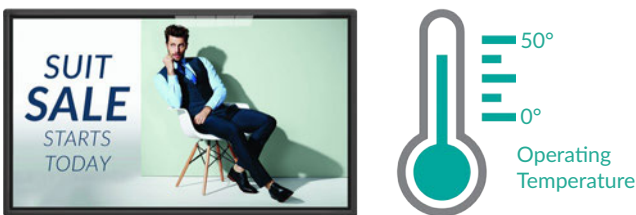

Temperature Control

A fanless cooling system keeps their panels and other internal components at the optimum working temperature; ensuring a long and reliable life for your screen.