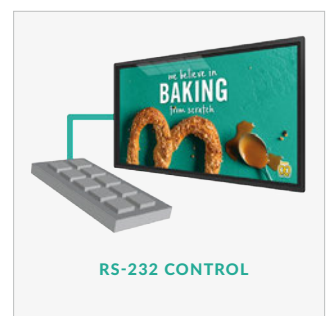

Multiple Inputs

Should you need to use the screen as a monitor you can connect it to an external source, like a PC or media player, using the HDMI input or the VGA and 5mm audio jack inputs.

1. LAN
2. Displayport
3. Touch
4. HDMI x2
5. VGA
6. Audio in
7. USB x2
8. AV
9. YBPR
10. AV Out
11. AV Out
12. SD Card
13. RS-232
14. SPDIF
15. Wi-Fi-Aerial x2

Optional Network Upgrade

For a small charge you can upgrade your screen to be networked, allowing you to connect your screen via Wi-Fi, LAN or 4G, then remotely update it over the internet.

Key Features

PLUG AND PLAY

INTEGRATED ANDROID MEDIA PLAYER

24/7 COMMERCIAL GRADE

ECO POWER TIMER

LANDSCAPE OR PORTRAIT ORIENTATION

CONNECT DEVICES

LED BACKLIGHT

STUNNING ENCLOSURE