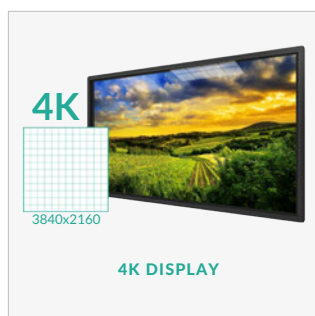

PLUG AND PLAY

INTEGRATED ANDROID MEDIA PLAYER

24/7 COMMERCIAL GRADE

ECO POWER TIMER

LANDSCAPE OR PORTRAIT ORIENTATION

CONNECT DEVICES

LED BACKLIGHT

STUNNING ENCLOSURE