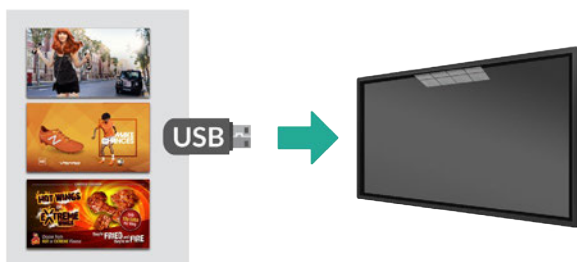

86" 4K Large Format Display

Plug and Play

Plug and Play is the most straightforward way to upload content to the screen. Simply load images and videos on a USB stick, insert in the display, wait for your content to copy over and then remove. Your images and videos will now play in a continuous loop.

Stunning Enclosure

The precision frame is crafted from black aluminium and assembled in segments so the enclosure can remain sexy and sleek with rounded corners and a tempered glass front for protection. A polymer rear cover keeps the display slim and lightweight.

Multiple Inputs

Should you need to use the screen as a monitor you can connect it to an external source, like a PC or media player, using the HDMI input or the VGA and 5mm audio jack inputs.

1. LAN
2. Displayport
3. Touch
4. HDMI x2
5. VGA
6. Audio in
7. USB x2
8. AV
9. YBPR
10. AV Out
11. AV Out
12. SD Card
13. RS-232
14. SPDIF
15. Wi-Fi-Aerial x2