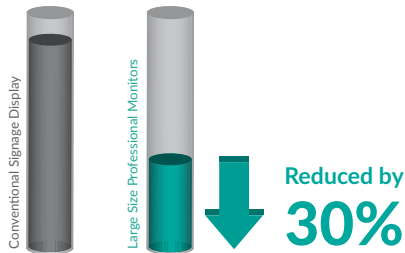

Low Power Consumption

The LED backlight technology provides improved brightness and contrast. Their lifespan is drastically improved to over 70,000 hours and the power consumption is reduced by around 30%.