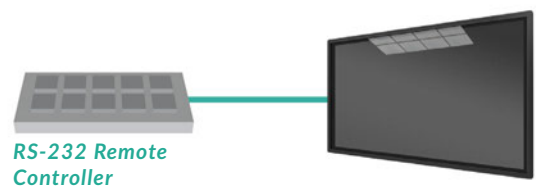

RS-232 Control

Remotely control your screens by sending commands over long or short distances using RS-232 protocols, ideal for CCTV control rooms.